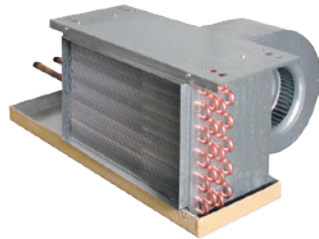

new fan coils

Vertical High Rise

Horizontal Low Profile

Horizontal High Performance

Vertical Flat Top Cabinet

Superior Rex new fan coils are the clear choice in the industry. They are designed and engineered for a wide range of applications including: apartments and condominiums, hotels, motels, schools and universities, hospitals and nursing homes.