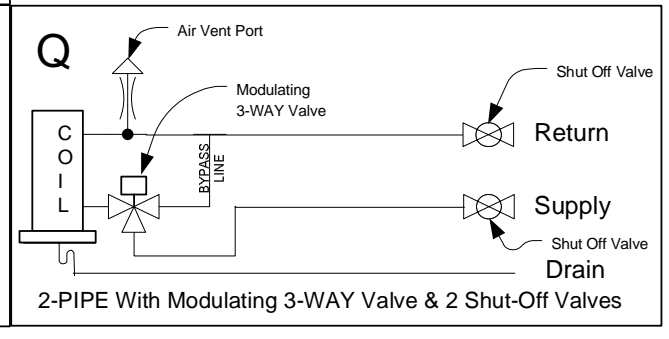

BASIC VALVE PACKAGE, 2 PIPE

2-PIPE VALVE OPTIONS	
OPT	VALVE PACKAGE
A	2 SHUT-OFF VALVES
B	1 SHUT OFF W/ MEMORY STOP & 1 SHUT-OFF VALVES
C	2-WAY, & 2 SHUT-OFF VALVES
D	2-WAY, 1 SHUT OFF W/ MEMORY STOP & 1 SHUT-OFF VALVES
E	3-WAY, & 2 SHUT-OFF VALVES
F	3-WAY, 1 SHUT OFF W/ MEMORY STOP & 1 SHUT-OFF VALVES
N	MODULATING 2-WAY, & 2 SHUT-OFF VALVES

4-PIPE VALVE OPTIONS (SEE NEXT PAGE)	
OPT	VALVE PACKAGE
G	4 SHUT-OFF VALVES
H	2 SHUT OFF W/ MEMORY STOP & 2 SHUT-OFF VALVES
J	2 2-WAY, & 4 SHUT-OFF VALVES
K	2 2-WAY, 2 SHUT OFF W/ MEMORY STOP & 2 SHUT-OFF VALVES
L	2 3-WAY, & 4 SHUT-OFF VALVES
M	2 3-WAY, 2 SHUT OFF W/ MEMORY STOP & 2 SHUT-OFF VALVES
R	2 MODULATING 3-WAY, & 4 SHUT-OFF VALVES

BASIC VALVE PACKAGE, 4 PIPE

VALVE PACKAGE ACCESSORIES