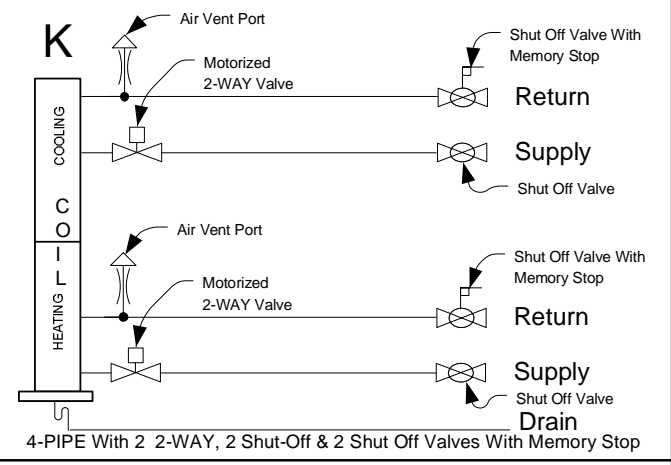

BASIC VALVE PACKAGE, 2 PIPE

2-PIPE VALVE OPTIONS	
OPT	VALVE PACKAGE
A	2 SHUT-OFF VALVES
B	1 SHUT OFF W/ MEMORY STOP & 1 SHUT-OFF VALVES
C	2-WAY, & 2 SHUT-OFF VALVES
D	2-WAY, 1 SHUT OFF W/ MEMORY STOP & 1 SHUT-OFF VALVES
E	3-WAY, & 2 SHUT-OFF VALVES
F	3-WAY, 1 SHUT OFF W/ MEMORY STOP & 1 SHUT-OFF VALVES
N	MODULATING 2-WAY, & 2 SHUT-OFF VALVES

4-PIPE VALVE OPTIONS (SEE NEXT PAGE)	
OPT	VALVE PACKAGE
G	4 SHUT-OFF VALVES
H	2 SHUT OFF W/ MEMORY STOP & 2 SHUT-OFF VALVES
J	2 2-WAY, & 4 SHUT-OFF VALVES
K	2 2-WAY, 2 SHUT OFF W/ MEMORY STOP & 2 SHUT-OFF VALVES
L	2 3-WAY, & 4 SHUT-OFF VALVES
M	2 3-WAY, 2 SHUT OFF W/ MEMORY STOP & 2 SHUT-OFF VALVES
R	2 MODULATING 3-WAY, & 4 SHUT-OFF VALVES

BASIC VALVE PACKAGE, 4 PIPE

VALVE PACKAGE ACCESSORIES