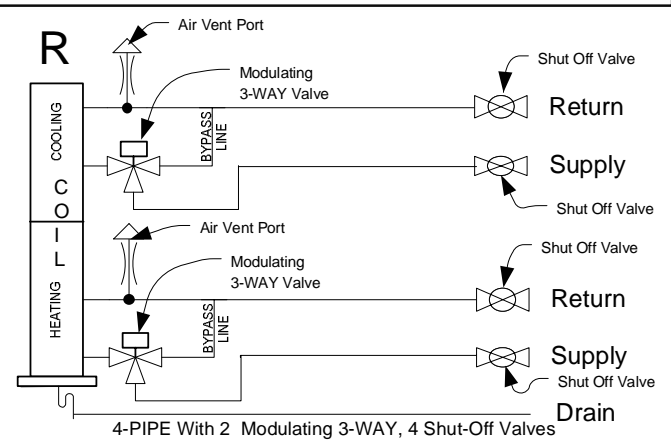

BASIC VALVE PACKAGE, 2 PIPE

2-PIPE VALVE OPTIONS	
OPT	VALVE PACKAGE
A	2 SHUT-OFF VALVES
B	1 SHUT OFF W/ MEMORY STOP & 1 SHUT-OFF VALVES
C	2-WAY, & 2 SHUT-OFF VALVES
D	2-WAY, 1 SHUT OFF W/ MEMORY STOP & 1 SHUT-OFF VALVES
E	3-WAY, & 2 SHUT-OFF VALVES
F	3-WAY, 1 SHUT OFF W/ MEMORY STOP & 1 SHUT-OFF VALVES
N	MODULATING 2-WAY, & 2 SHUT-OFF VALVES

4-PIPE VALVE OPTIONS (SEE NEXT PAGE)	
OPT	VALVE PACKAGE
G	4 SHUT-OFF VALVES
H	2 SHUT OFF W/ MEMORY STOP & 2 SHUT-OFF VALVES
J	2 2-WAY, & 4 SHUT-OFF VALVES
K	2 2-WAY, 2 SHUT OFF W/ MEMORY STOP & 2 SHUT-OFF VALVES
L	2 3-WAY, & 4 SHUT-OFF VALVES
M	2 3-WAY, 2 SHUT OFF W/ MEMORY STOP & 2 SHUT-OFF VALVES
R	2 MODULATING 3-WAY, & 4 SHUT-OFF VALVES

BASIC VALVE PACKAGE, 4 PIPE

VALVE PACKAGE ACCESSORIES