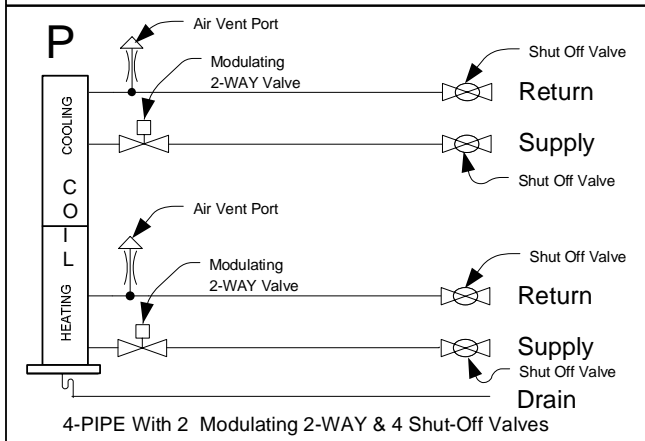

BASIC VALVE PACKAGE, 2 PIPE

2-PIPE VALVE OPTIONS	
OPT	VALVE PACKAGE
A	2 SHUT-OFF VALVES
B	1 SHUT OFF W/ MEMORY STOP & 1 SHUT-OFF VALVES
C	2-WAY, & 2 SHUT-OFF VALVES
D	2-WAY, 1 SHUT OFF W/ MEMORY STOP & 1 SHUT-OFF VALVES
E	3-WAY, & 2 SHUT-OFF VALVES
F	3-WAY, 1 SHUT OFF W/ MEMORY STOP & 1 SHUT-OFF VALVES
N	MODULATING 2-WAY, & 2 SHUT-OFF VALVES

4-PIPE VALVE OPTIONS (SEE NEXT PAGE)	
OPT	VALVE PACKAGE
G	4 SHUT-OFF VALVES
H	2 SHUT OFF W/ MEMORY STOP & 2 SHUT-OFF VALVES
J	2 2-WAY, & 4 SHUT-OFF VALVES
K	2 2-WAY, 2 SHUT OFF W/ MEMORY STOP & 2 SHUT-OFF VALVES
L	2 3-WAY, & 4 SHUT-OFF VALVES
M	2 3-WAY, 2 SHUT OFF W/ MEMORY STOP & 2 SHUT-OFF VALVES
R	2 MODULATING 3-WAY, & 4 SHUT-OFF VALVES

BASIC VALVE PACKAGE, 4 PIPE

VALVE PACKAGE ACCESSORIES