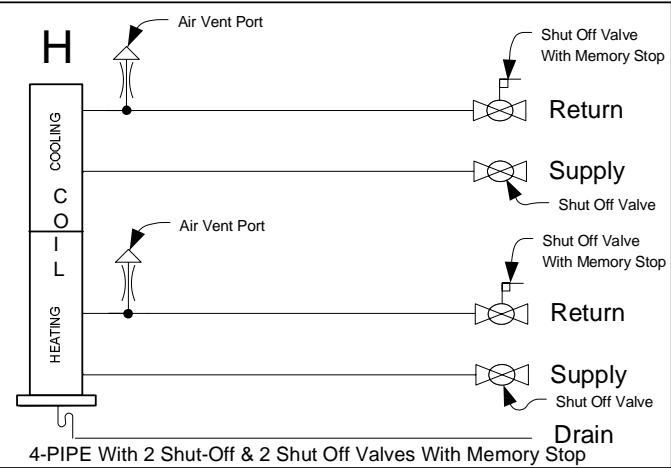

BASIC VALVE PACKAGE, 2 PIPE

2-PIPE VALVE OPTIONS	
OPT	VALVE PACKAGE
A	2 SHUT-OFF VALVES
B	1 SHUT OFF W/ MEMORY STOP & 1 SHUT-OFF VALVES
C	2-WAY, & 2 SHUT-OFF VALVES
D	2-WAY, 1 SHUT OFF W/ MEMORY STOP & 1 SHUT-OFF VALVES
E	3-WAY, & 2 SHUT-OFF VALVES
F	3-WAY, 1 SHUT OFF W/ MEMORY STOP & 1 SHUT-OFF VALVES
N	MODULATING 2-WAY, & 2 SHUT-OFF VALVES

4-PIPE VALVE OPTIONS (SEE NEXT PAGE)	
OPT	VALVE PACKAGE
G	4 SHUT-OFF VALVES
H	2 SHUT OFF W/ MEMORY STOP & 2 SHUT-OFF VALVES
J	2 2-WAY, & 4 SHUT-OFF VALVES
K	2 2-WAY, 2 SHUT OFF W/ MEMORY STOP & 2 SHUT-OFF VALVES
L	2 3-WAY, & 4 SHUT-OFF VALVES
M	2 3-WAY, 2 SHUT OFF W/ MEMORY STOP & 2 SHUT-OFF VALVES
R	2 MODULATING 3-WAY, & 4 SHUT-OFF VALVES

BASIC VALVE PACKAGE, 4 PIPE

VALVE PACKAGE ACCESSORIES