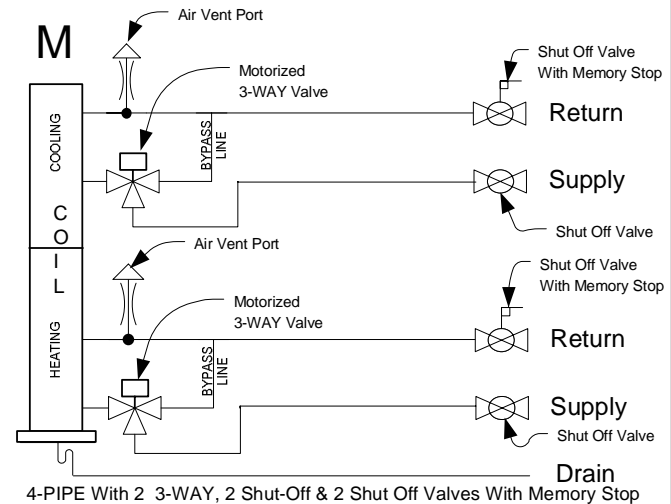

BASIC VALVE PACKAGE, 2 PIPE

2-PIPE VALVE OPTIONS	
OPT	VALVE PACKAGE
A	2 SHUT-OFF VALVES
B	1 SHUT OFF W/ MEMORY STOP & 1 SHUT-OFF VALVES
C	2-WAY, & 2 SHUT-OFF VALVES
D	2-WAY, 1 SHUT OFF W/ MEMORY STOP & 1 SHUT-OFF VALVES
E	3-WAY, & 2 SHUT-OFF VALVES
F	3-WAY, 1 SHUT OFF W/ MEMORY STOP & 1 SHUT-OFF VALVES
N	MODULATING 2-WAY, & 2 SHUT-OFF VALVES

4-PIPE VALVE OPTIONS (SEE NEXT PAGE)	
OPT	VALVE PACKAGE
G	4 SHUT-OFF VALVES
H	2 SHUT OFF W/ MEMORY STOP & 2 SHUT-OFF VALVES
J	2 2-WAY, & 4 SHUT-OFF VALVES
K	2 2-WAY, 2 SHUT OFF W/ MEMORY STOP & 2 SHUT-OFF VALVES
L	2 3-WAY, & 4 SHUT-OFF VALVES
M	2 3-WAY, 2 SHUT OFF W/ MEMORY STOP & 2 SHUT-OFF VALVES
R	2 MODULATING 3-WAY, & 4 SHUT-OFF VALVES

BASIC VALVE PACKAGE, 4 PIPE

VALVE PACKAGE ACCESSORIES