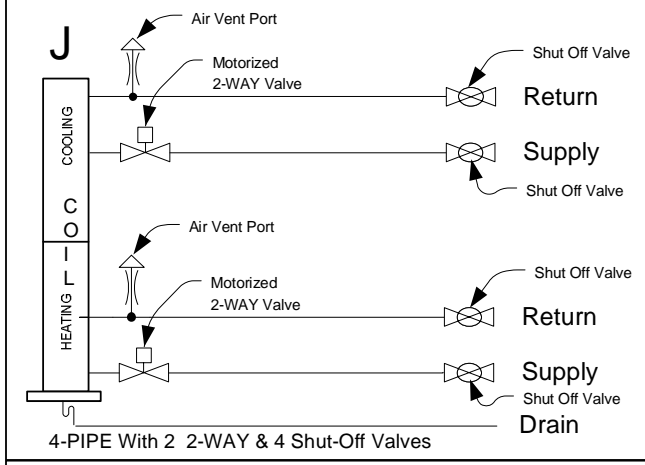

BASIC VALVE PACKAGE, 2 PIPE

2-PIPE VALVE OPTIONS	
OPT	VALVE PACKAGE
A	2 SHUT-OFF VALVES
B	1 SHUT OFF W/ MEMORY STOP & 1 SHUT-OFF VALVES
C	2-WAY, & 2 SHUT-OFF VALVES
D	2-WAY, 1 SHUT OFF W/ MEMORY STOP & 1 SHUT-OFF VALVES
E	3-WAY, & 2 SHUT-OFF VALVES
F	3-WAY, 1 SHUT OFF W/ MEMORY STOP & 1 SHUT-OFF VALVES
N	MODULATING 2-WAY, & 2 SHUT-OFF VALVES

4-PIPE VALVE OPTIONS (SEE NEXT PAGE)	
OPT	VALVE PACKAGE
G	4 SHUT-OFF VALVES
H	2 SHUT OFF W/ MEMORY STOP & 2 SHUT-OFF VALVES
J	2 2-WAY, & 4 SHUT-OFF VALVES
K	2 2-WAY, 2 SHUT OFF W/ MEMORY STOP & 2 SHUT-OFF VALVES
L	2 3-WAY, & 4 SHUT-OFF VALVES
M	2 3-WAY, 2 SHUT OFF W/ MEMORY STOP & 2 SHUT-OFF VALVES
R	2 MODULATING 3-WAY, & 4 SHUT-OFF VALVES

BASIC VALVE PACKAGE, 4 PIPE

VALVE PACKAGE ACCESSORIES