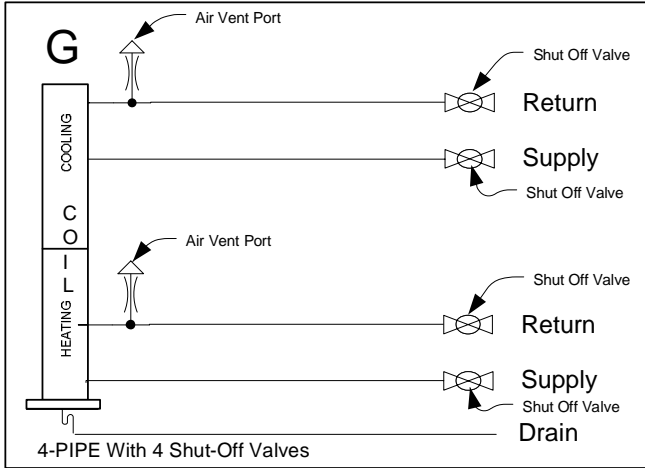

BASIC VALVE PACKAGE, 2 PIPE

2-PIPE VALVE OPTIONS	
OPT	VALVE PACKAGE
A	2 SHUT-OFF VALVES
B	1 SHUT OFF W/ MEMORY STOP & 1 SHUT-OFF VALVES
C	2-WAY, & 2 SHUT-OFF VALVES
D	2-WAY, 1 SHUT OFF W/ MEMORY STOP & 1 SHUT-OFF VALVES
E	3-WAY, & 2 SHUT-OFF VALVES
F	3-WAY, 1 SHUT OFF W/ MEMORY STOP & 1 SHUT-OFF VALVES
N	MODULATING 2-WAY, & 2 SHUT-OFF VALVES

4-PIPE VALVE OPTIONS (SEE NEXT PAGE)	
OPT	VALVE PACKAGE
G	4 SHUT-OFF VALVES
H	2 SHUT OFF W/ MEMORY STOP & 2 SHUT-OFF VALVES
J	2 2-WAY, & 4 SHUT-OFF VALVES
K	2 2-WAY, 2 SHUT OFF W/ MEMORY STOP & 2 SHUT-OFF VALVES
L	2 3-WAY, & 4 SHUT-OFF VALVES
M	2 3-WAY, 2 SHUT OFF W/ MEMORY STOP & 2 SHUT-OFF VALVES
R	2 MODULATING 3-WAY, & 4 SHUT-OFF VALVES

BASIC VALVE PACKAGE, 4 PIPE

VALVE PACKAGE ACCESSORIES