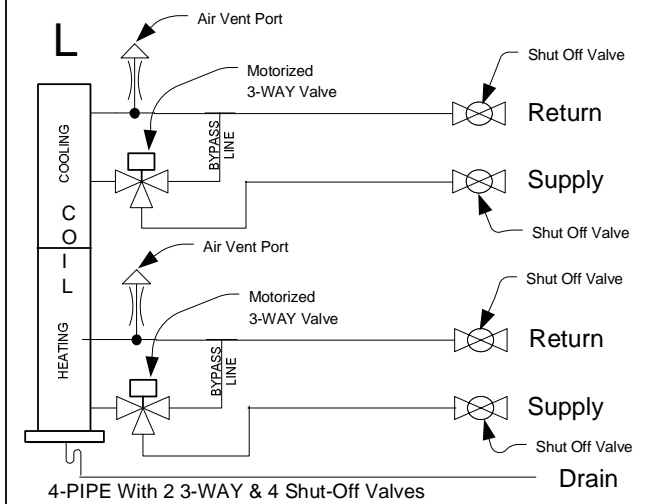

BASIC VALVE PACKAGE, 2 PIPE

2-PIPE VALVE OPTIONS	
OPT	VALVE PACKAGE
A	2 SHUT-OFF VALVES
B	1 SHUT OFF W/ MEMORY STOP & 1 SHUT-OFF VALVES
C	2-WAY, & 2 SHUT-OFF VALVES
D	2-WAY, 1 SHUT OFF W/ MEMORY STOP & 1 SHUT-OFF VALVES
E	3-WAY, & 2 SHUT-OFF VALVES
F	3-WAY, 1 SHUT OFF W/ MEMORY STOP & 1 SHUT-OFF VALVES
N	MODULATING 2-WAY, & 2 SHUT-OFF VALVES

4-PIPE VALVE OPTIONS (SEE NEXT PAGE)	
OPT	VALVE PACKAGE
G	4 SHUT-OFF VALVES
H	2 SHUT OFF W/ MEMORY STOP & 2 SHUT-OFF VALVES
J	2 2-WAY, & 4 SHUT-OFF VALVES
K	2 2-WAY, 2 SHUT OFF W/ MEMORY STOP & 2 SHUT-OFF VALVES
L	2 3-WAY, & 4 SHUT-OFF VALVES
M	2 3-WAY, 2 SHUT OFF W/ MEMORY STOP & 2 SHUT-OFF VALVES
R	2 MODULATING 3-WAY, & 4 SHUT-OFF VALVES

BASIC VALVE PACKAGE, 4 PIPE

VALVE PACKAGE ACCESSORIES