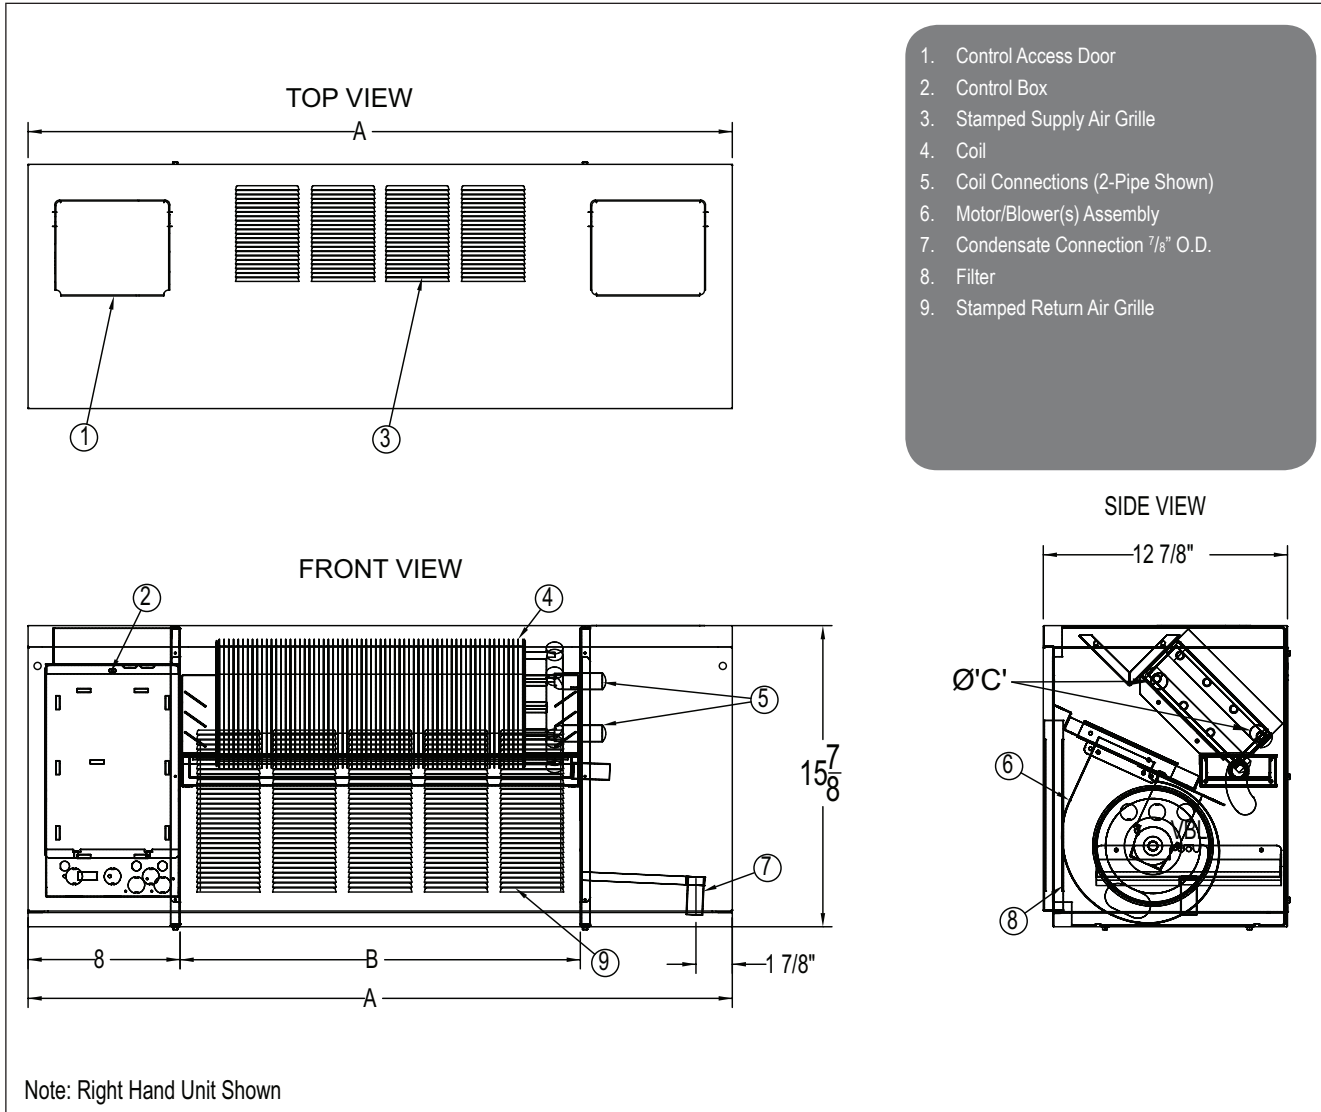

BVL DIMENSIONS

Model	Dimensions (inches)				Approx. Weight (pounds)
	A	B	C	Filter	
BVL02	37 1/8"	21 1/8"	5/8"	21 x 10 x 1	90
BVL03	41 1/8"	25 1/8"	5/8"	25 x 10 x 1	95
BVL04	52 1/8"	36 1/8"	5/8"	36 x 10 x 1	100
BVL06	60 1/8"	44 1/8"	5/8"	44 x 10 x 1	120

All dimensions are in inches