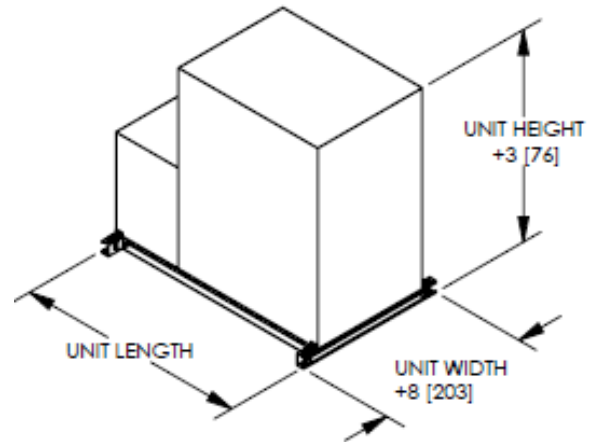

SBHD & SBVD Base Rail Assembly

ASSY, Base Rail, 3" Direct Drive Blower Coil Units

DETAIL A

Notes:

1. All dimensions are Inches {millimeter}. All dimensions $\pm 1/4$ " [6mm]
2. Vertical unit shown, typical for both vertical and horizontal units.
3. Support used on units with length over 50 [1270].