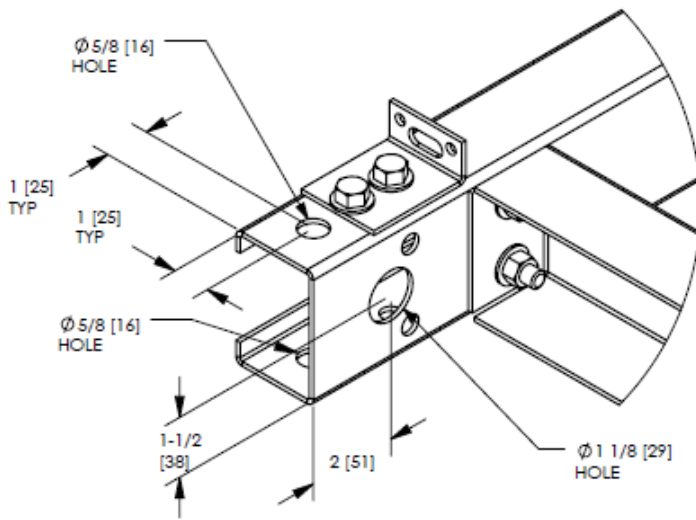

SBHD & SBVD Base Rail Assembly

ASSY, Base Rail, 3" Direct Drive Blower Coil Units

DETAIL A

Notes:

1. All dimensions are Inches {millimeter}. All dimensions $\pm 1/4$ " [6mm]
2. Vertical unit shown, typical for both vertical and horizontal units.
3. Support used on units with length over 50 [1270].