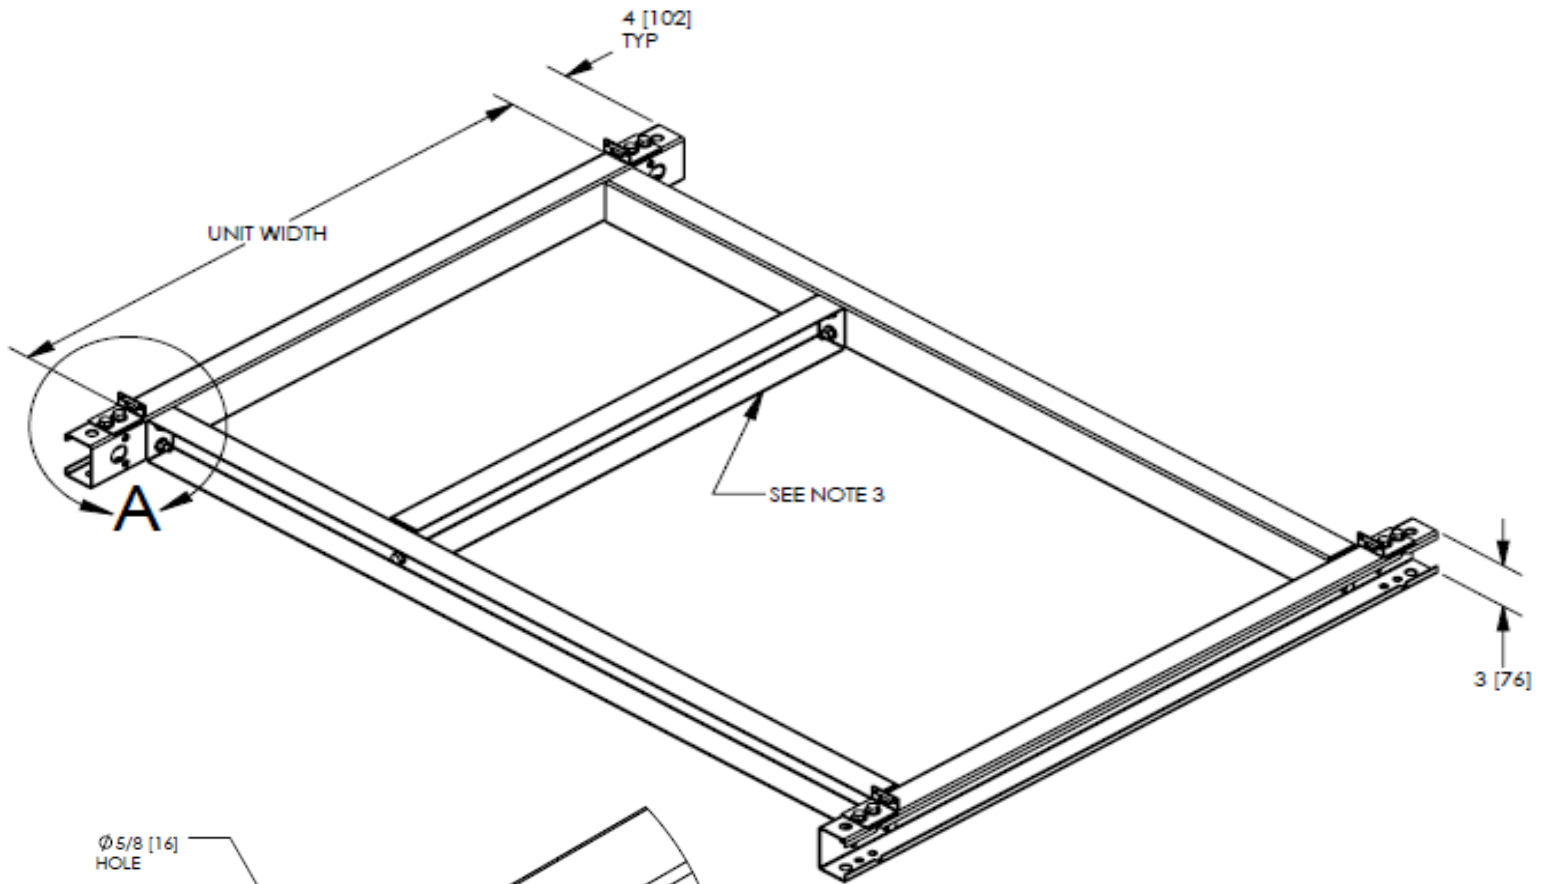

SBHD & SBVD Base Rail Assembly

ASSY, Base Rail, 3" Direct Drive Blower Coil Units

DETAIL A

Notes:

1. All dimensions are Inches {millimeter}. All dimensions $\pm 1/4$ " [6mm]
2. Vertical unit shown, typical for both vertical and horizontal units.
3. Support used on units with length over 50 [1270].