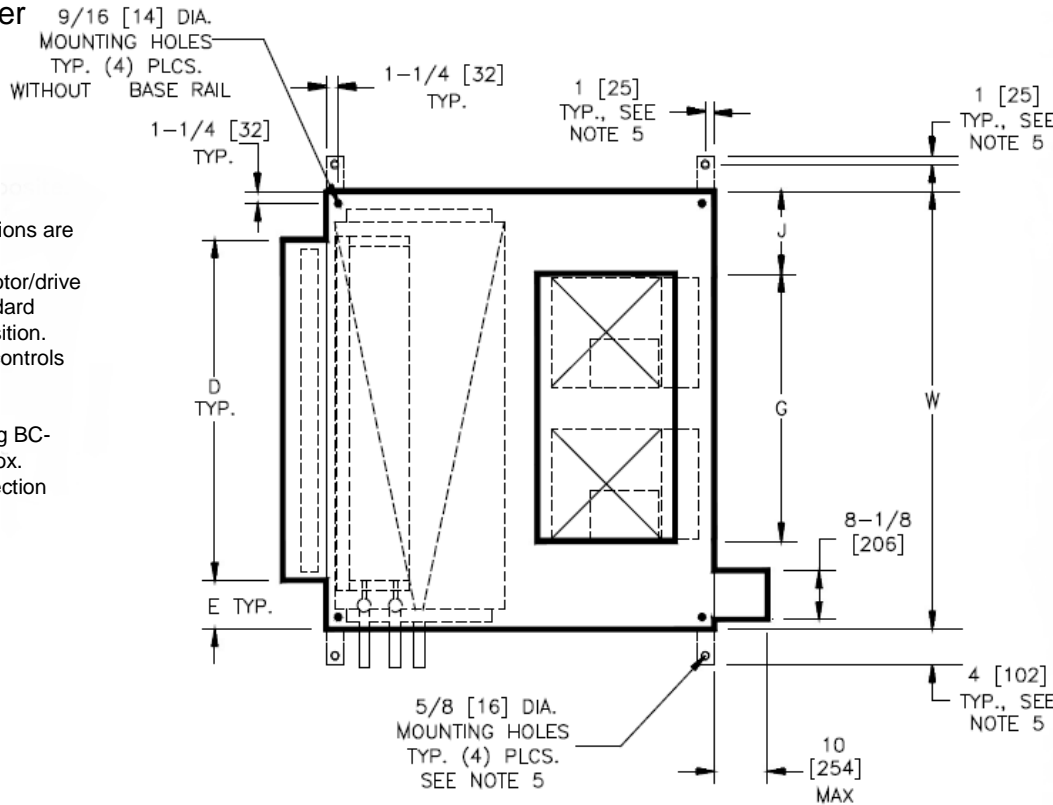

SBHD Dual Blower Arr. 1

Model SBHD Direct Drive Dual Blower
Coil Unit Discharge ARGT. 1

TOP VIEW

SIDE VIEW

DIMENSIONS

SIZE	FAN SIZE	L	W	H	C	D	E	F	G	J
30	10 X 8 [254 X 203]	46 [1168]	59 [1499]	30 [762]	25 [635]	51 [1295]	4 [102]	18 [457]	36-1/2 [927]	11-1/4 [286]
40	10 X 8 [254 X 203]	46 [1168]	68 [1727]	30 [762]	25 [635]	59 [1499]	4-1/2 [114]	18 [457]	36-1/2 [927]	15-3/4 [400]