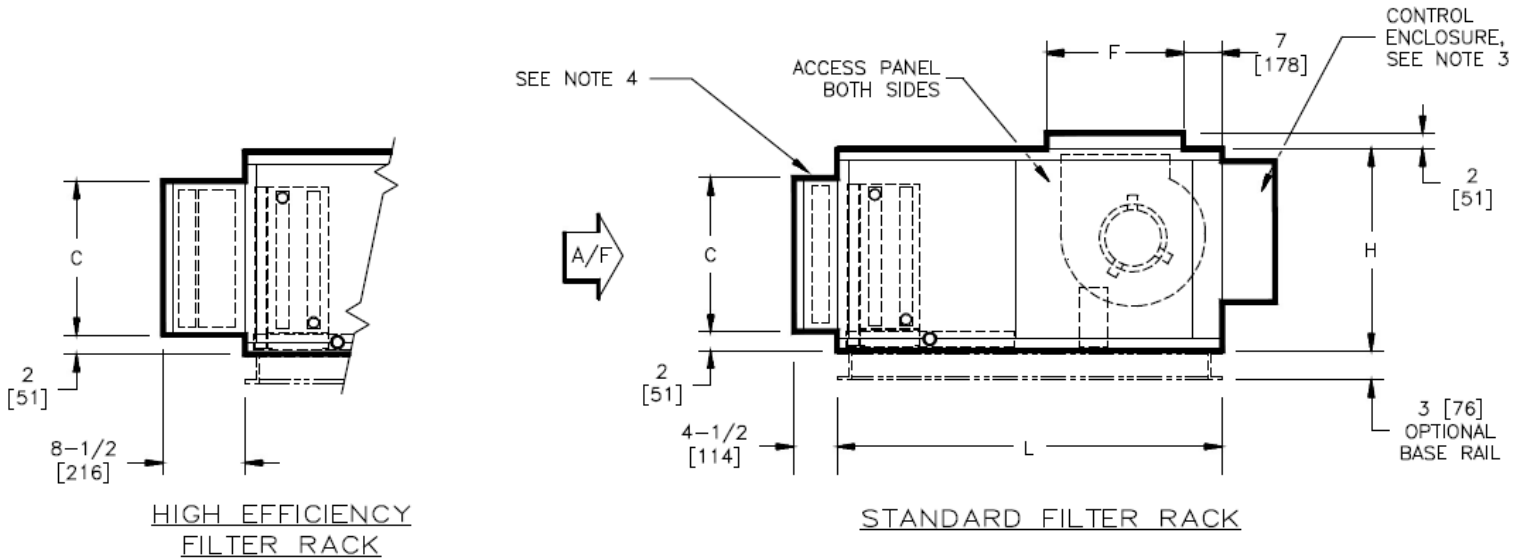

SBHD Dual Blower Arr. 1

Model SBHD Direct Drive Dual Blower
Coil Unit Discharge ARGT. 1

TOP VIEW

SIDE VIEW

DIMENSIONS

SIZE	FAN SIZE	L	W	H	C	D	E	F	G	J
30	10 X 8 [254 X 203]	46 [1168]	59 [1499]	30 [762]	25 [635]	51 [1295]	4 [102]	18 [457]	36-1/2 [927]	11-1/4 [286]
40	10 X 8 [254 X 203]	46 [1168]	68 [1727]	30 [762]	25 [635]	59 [1499]	4-1/2 [114]	18 [457]	36-1/2 [927]	15-3/4 [400]